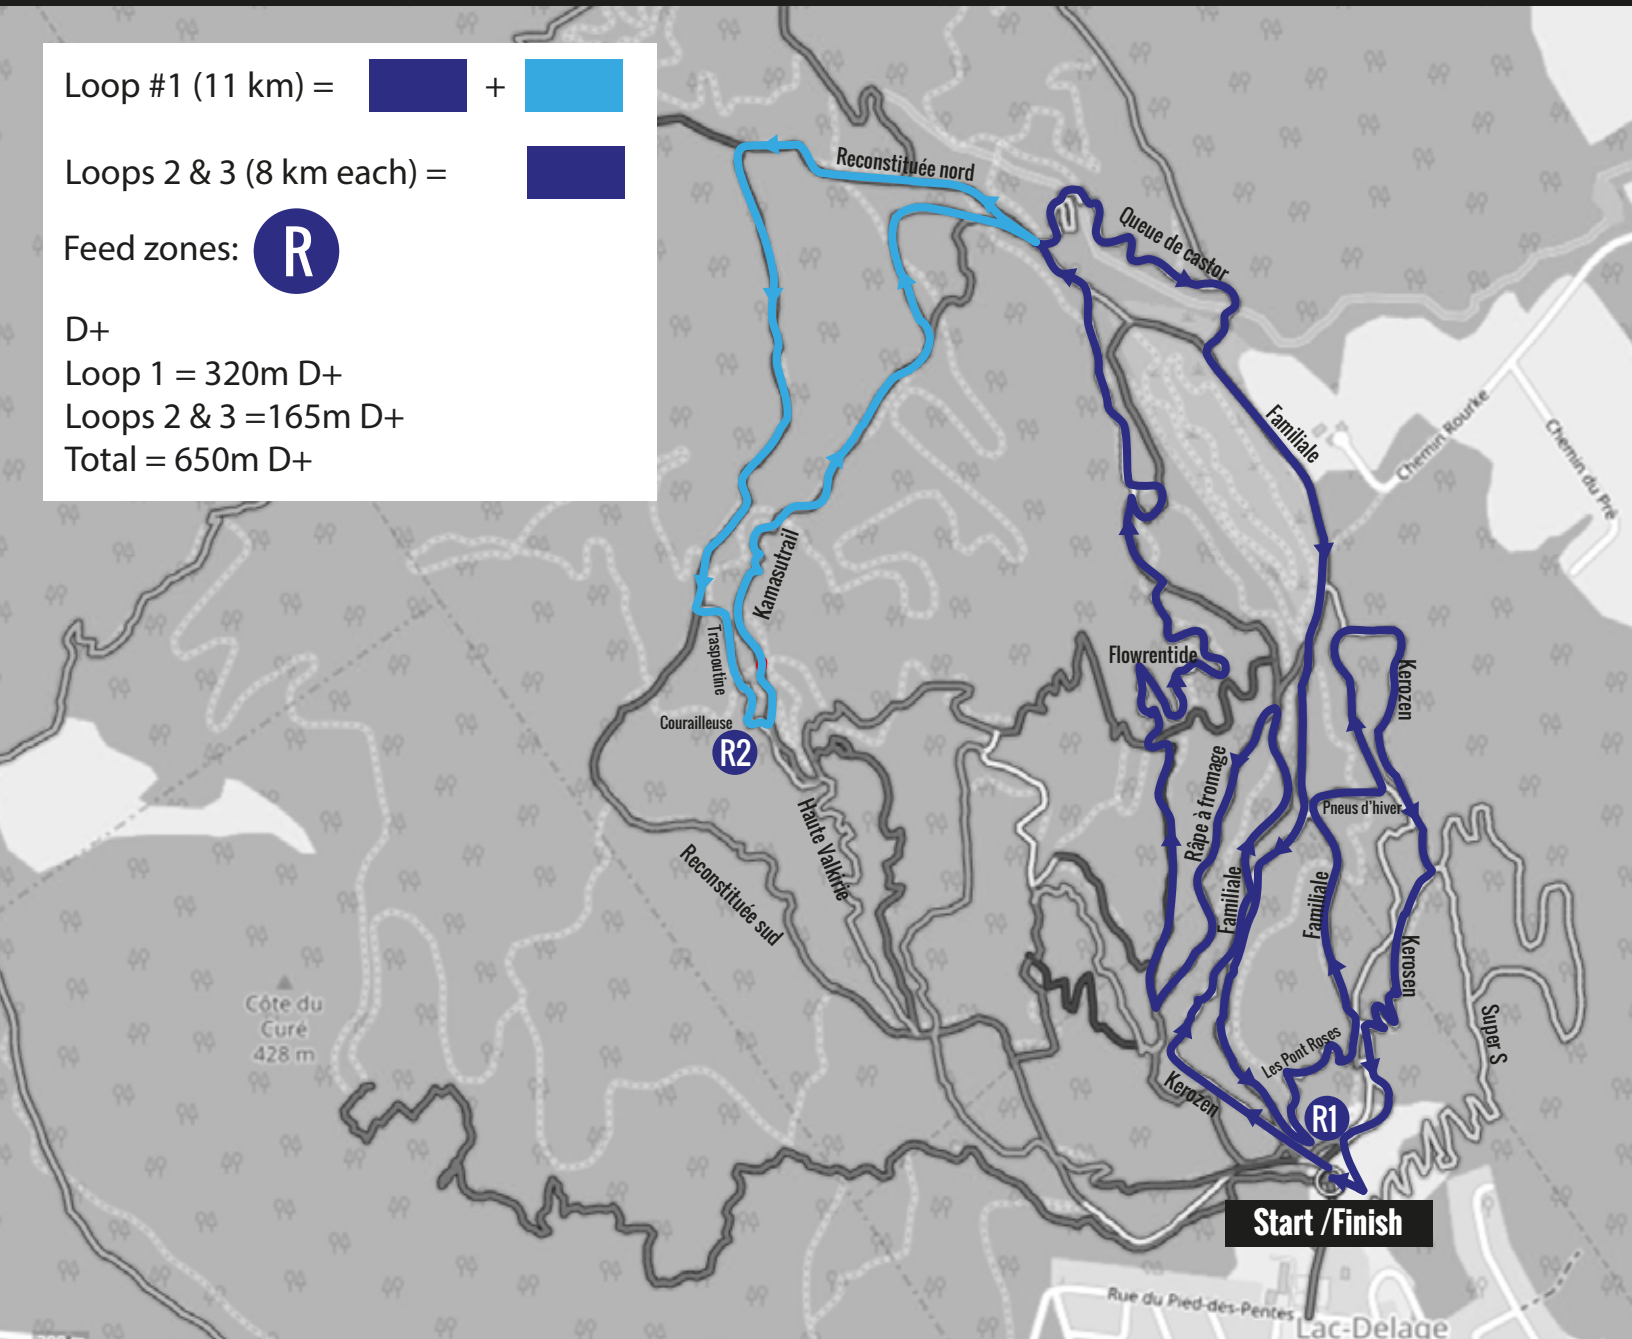

QUEBEC

BIKE COURSE STANDARD (27 km)

Loop #1 (11 km) =  + 

Loops 2 & 3 (8 km each) = 

Feed zones: 

D+
Loop 1 = 320m D+
Loops 2 & 3 = 165m D+
Total = 650m D+

PAN AM
TOUR

SERIE QUEBEC

QUEBEC · BROMONT · TREMBLANT